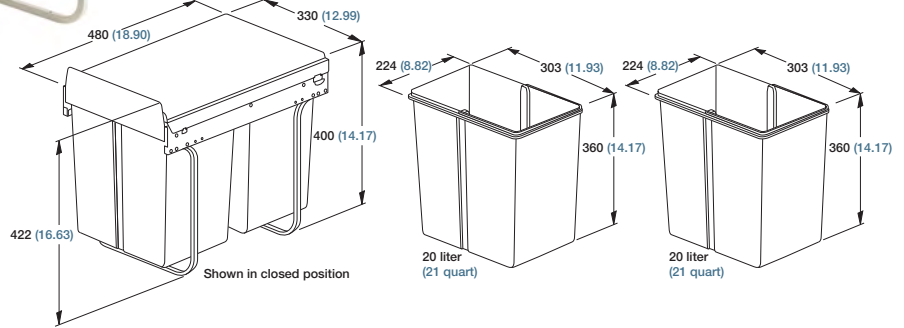

FR 3602

SLIDE TYPE:	Full-Extension Double Waste Basket Pull-out
MOUNTING:	Floor Mount

WIDTH:	330 mm (12.99 in.)
LOAD CAPACITY:	dynamic up to 45 kg (100 lbs.)

SPECIFICATION DETAILS:
<ul style="list-style-type: none"> ▶ Two 20 liter (21 quart) plastic waste baskets ▶ Simply installs with four screws ▶ For use behind hinged doors

MATERIAL:	slide: cold rolled steel
------------------	--------------------------

FEATURES:	steel ball bearings
------------------	---------------------

Waste Basket Pull-out		Length		Extension		Min. Build in Cabinet Width			Min. Inside Cabinet Height		Weight		Order No.
Color:	mm	in	mm	in	mm	in	mm	in	mm	in.	kg	lbs	
white	480	18.90	464	18.25	340	13.39			450	17.72	*	*	92051
Packing Unit: one unit													* on request

FR 3603

SLIDE TYPE:	Full-Extension Double Waste Basket Pull-out
MOUNTING:	Floor Mount

WIDTH:	260 mm (10.24 in.)
LOAD CAPACITY:	dynamic up to 45 kg (100 lbs.)

SPECIFICATION DETAILS:
<ul style="list-style-type: none"> ▶ One 20 liter (21 quart) and one 10 liter (11 quart) plastic waste basket ▶ Simply installs with four screws ▶ For use behind hinged doors

MATERIAL:	slide: cold rolled steel
------------------	--------------------------

FEATURES:	steel ball bearings
------------------	---------------------

Waste Basket Pull-out		Length		Extension		Min. Build in Cabinet Width			Min. Inside Cabinet Height		Weight		Order No.
Color:	mm	in	mm	in	in	mm	in	mm	mm	in.	in.	kg	lbs
white	480	18.90	464	18.25	270	10.63			450	17.72	*	*	92052
Packing Unit: one unit													* on request