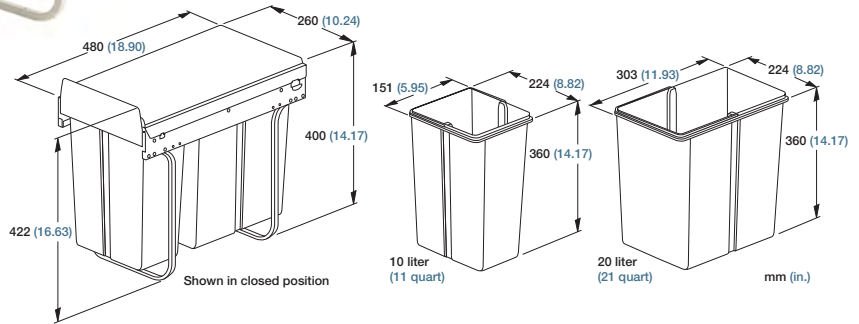

FR 3602

SLIDE TYPE:	Full-Extension Double Waste Basket Pull-out
MOUNTING:	Floor Mount

WIDTH:	330 mm (12.99 in.)
LOAD CAPACITY:	dynamic up to 45 kg (100 lbs.)

SPECIFICATION DETAILS:
<ul style="list-style-type: none"> ▶ Two 20 liter (21 quart) plastic waste baskets ▶ Simply installs with four screws ▶ For use behind hinged doors

MATERIAL:	slide: cold rolled steel
------------------	--------------------------

FEATURES:	steel ball bearings
------------------	---------------------

Waste Basket Pull-out		Length		Extension		Min. Build in Cabinet Width			Min. Inside Cabinet Height		Weight		Order No.
Color:	mm	in	mm	in	mm	in	mm	in	mm	in.	kg	lbs	
white	480	18.90	464	18.25	340	13.39			450	17.72	*	*	92051
Packing Unit: one unit													* on request

FR 3603

SLIDE TYPE:	Full-Extension Double Waste Basket Pull-out
MOUNTING:	Floor Mount

WIDTH:	260 mm (10.24 in.)
LOAD CAPACITY:	dynamic up to 45 kg (100 lbs.)

SPECIFICATION DETAILS:
<ul style="list-style-type: none"> ▶ One 20 liter (21 quart) and one 10 liter (11 quart) plastic waste basket ▶ Simply installs with four screws ▶ For use behind hinged doors

MATERIAL:	slide: cold rolled steel
------------------	--------------------------

FEATURES:	steel ball bearings
------------------	---------------------

Waste Basket Pull-out		Length		Extension		Min. Build in Cabinet Width			Min. Inside Cabinet Height		Weight		Order No.
Color:	mm	in	mm	in	in	mm	in	mm	mm	in.	in.	kg	lbs
white	480	18.90	464	18.25	270	10.63			450	17.72	*	*	92052
Packing Unit: one unit													* on request