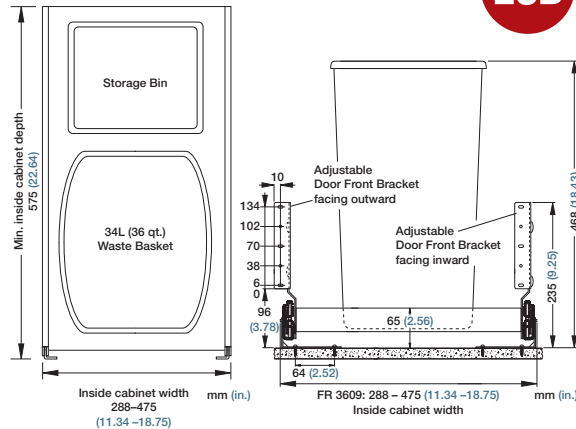

FR 3609

SLIDE TYPE:	Single Waste Basket Pull-out with Easy Close Device
MOUNTING:	Floor Mount

WIDTH:	292 to 475 mm (11.5 to 18.75 in.)
LOAD CAPACITY:	dynamic up to 80 kg (175 lbs.)

SPECIFICATION DETAILS:	
▶	A very versatile pull-out for kitchen base cabinets
▶	This new waste basket pull-out system incorporates our new FR 785 slide with a new Easy Close automatic self-closing and slam-resistant feature.
▶	The FR 785 drawer slide with its progressive action function and an unmatched weight capacity of 175 lbs. will protect this pull-out from any abuse .
▶	It's design allows the use of commonly available plastic waste baskets such as "Rubbermaid".
▶	Several configuration and combinations are possible
▶	The build-in width is adjustable for various cabinet dimensions
▶	6-way adjustable front bracket reversible for any door application
▶	A vacuum formed tray serves as a cradle for the waste basket which is trimable within the specified width range.

MATERIAL:	slide: powder coated cold rolled steel tray: polystyrene
------------------	---

FEATURES:	High-impact Delrin rollers
------------------	----------------------------

Waste Basket Pull-out	Length		Extension		Inside Cabinet Width from:		to:		Min. Inside Cabinet Height		Weight		Order No. white	
	mm	in	mm	in	mm	in	mm	in	mm	in.	kg	lbs		
FR 3609	575	22.64	600	23.62	292	11.5	475	18.75	490	19.29	*	*	92049	
Packing Unit: per set (without plastic waste basket, order separately below)													* on request	
Waste Basket													Order No. One per box	Order No. Two per box
Packing Unit: Rubbermaid #2806 (34L/36 qt.) white													6000302	6000303