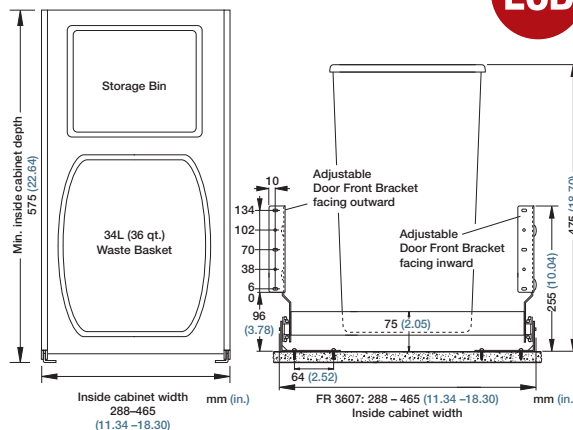

MATERIAL:	slide: powder coated cold rolled steel tray: polystyrene
------------------	---

FEATURES:	High-impact Delrin rollers
------------------	----------------------------

Waste Basket Pull-out	Length		Extension		Inside Cabinet Width from:		to:		Min. Inside Cabinet Height		Weight		Order No. white	
	mm	in	mm	in	mm	in	mm	in	mm	in.	kg	lbs		
FR 3609	575	22.64	600	23.62	292	11.5	475	18.75	490	19.29	*	*	92049	
Packing Unit: per set (without plastic waste basket, order separately below)													* on request	
Waste Basket													Order No. One per box	Order No. Two per box
Packing Unit: Rubbermaid #2806 (34L/36 qt.) white													6000302	6000303

FR 3607

SLIDE TYPE:	Single Waste Basket Pull-out with Easy Close Device
MOUNTING:	Floor Mount

WIDTH:	288 to 465 mm (11.34 to 18.30 in.)
LOAD CAPACITY:	dynamic up to 50 kg (100 lbs.)

SPECIFICATION DETAILS:	
▶	A very versatile pull-out for kitchen base cabinets
▶	This new waste basket pull-out system incorporates our FR 5000 slide with a new Easy Close automatic self-closing and slam-resistant feature.
▶	This waste basket pull-out features a lighter duty FR 5000 ball bearing drawer slide with a proven track record.
▶	It's design allows the use of commonly available plastic waste baskets such as "Rubbermaid".
▶	Several configuration and combinations are possible
▶	The build-in width is adjustable for various cabinet dimensions
▶	6-way adjustable front bracket reversible for any door application
▶	A vacuum formed tray serves as a cradle for the waste basket which is trimable within the specified width range.