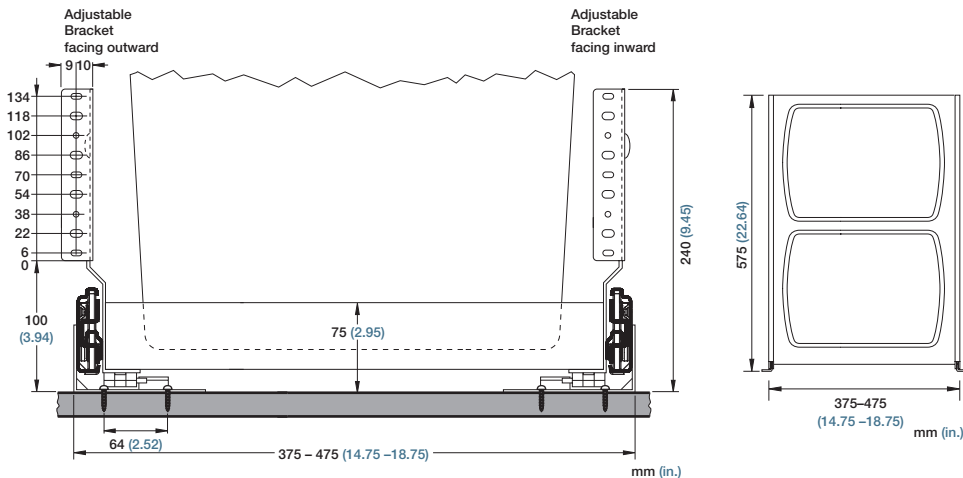

FR 3610

SLIDE TYPE:	Waste Basket Pull-out
MOUNTING:	Bottom Mount

WIDTH:	375 to 475 mm (14.75 in. to 18.75 in.)
LOAD CAPACITY:	dynamic up to 80 kg (175 lbs.)

Optional:

Description:	FR 3611 Cleaning Utensil Carrying Caddy
Material:	Chrome
Order Number:	81003
MSRP:	
Packing:	per piece

6-way adjustable front bracket facing outward

6-way adjustable front bracket facing inward

MATERIAL: slide: powder coated cold rolled steel
tray: polystyrene

FEATURES: High-impact Delrin rollers

SPECIFICATION DETAILS:

- ▶ A very versatile pull-out for kitchen base cabinets
- ▶ This new waste bin pull-out system incorporates our new FR 790 slide with a new **E-Z-Close automatic self-closing and slam-resistant** feature.
- ▶ The **FR 790 drawer slide** with its **progressive action function** and an unmatched **weight capacity of 175 lbs.** will **protect** this pull-out from **any abuse**.
- ▶ It's design allows the use of commonly available plastic waste bins such as "Rubbermaid".
- ▶ Several configuration and combinations are possible
- ▶ The build-in width is adjustable for various cabinet dimensions
- ▶ 6-way adjustable front bracket reversible for any door application
- ▶ A vacuum formed tray serves as a cradle for the waste bin which is trimable within the specified width range.
- ▶ An optional FR 3611 Cleaning Utensil Carrying Caddy adds convenience.

FR 3610 Waste Basket Pull-out		Inside Cabinet Width		Min. Inside Cabinet Height		Weight		Order No.	MSRP				
Length	Extension	from:	to:	mm	in.	kg	lbs	white					
mm	in	mm	in	mm	in.								
575	22.64	600	23.62	375	14.75	475	18.75	490	19.29	*	*	92050	