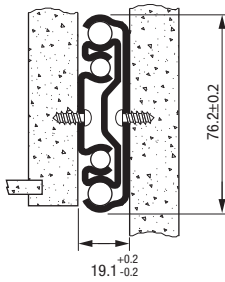

19.1 mm (0.75) in. is the actual size of the slide. Allow a min. of 19.5 mm (0.77) in. for clearance and a maximum of 20 mm (0.79) in.