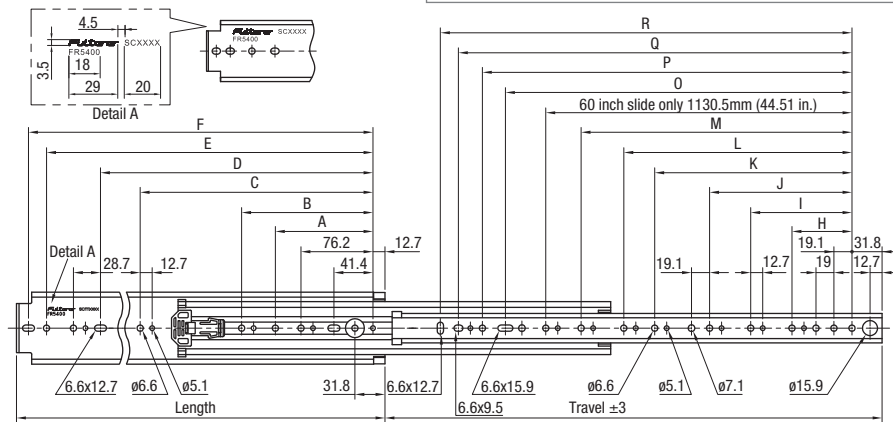

Length & Travel	Cabinet Profile:						Drawer Profile:														Order No.
	A	B	C	D	E	F	H	I	J	K	L	M	O	P	Q	R	zinc				
inch mm	mm inch	mm inch	mm inch	mm inch	mm inch	mm inch	mm inch	mm inch	mm inch	mm inch	mm inch	mm inch	mm inch	mm inch	mm inch	mm inch	mm inch				
8.00 203.2				101.6 4.00	158.8 6.25	177.8 7.00									52.3 2.06	77.7 3.06	96.8 3.81	5500			
10.00 254.0				152.4 6.00	209.6 8.25	228.6 9.00	63.5 2.50								103.1 4.06	128.5 5.06	147.6 5.81	5501			
12.00 304.8				203.2 8.00	260.4 10.25	279.4 11.00	63.5 2.50								153.9 6.06	179.3 7.06	198.4 7.81	5502			
14.00 355.6				254.0 10.00	311.2 12.25	330.2 13.00	63.5 2.50								204.7 8.06	230.1 9.06	249.2 9.81	5503			
16.00 406.4				304.8 12.00	362.0 14.25	381.0 15.00	63.5 2.50	127 5.00							255.5 10.06	280.9 11.06	300.0 11.81	5504			
18.00 457.2				355.6 14.00	412.8 16.25	431.8 17.00	63.5 2.50	127 5.00					246.1 9.69	306.3 12.06	331.7 13.06	350.8 13.81	5505				
20.00 508.0				406.4 16.00	463.6 18.25	482.6 19.00	63.5 2.50	127 5.00	190.5 7.50				296.9 11.69	357.1 14.06	382.5 15.06	401.6 15.81	5506				
22.00 558.0				457.2 18.00	514.4 20.25	533.4 21.00	63.5 2.50	127 5.00	190.5 7.50				347.7 13.69	407.9 16.06	433.3 17.06	452.4 17.81	5507				
24.00 609.6				508.0 20.00	565.2 22.25	584.2 23.00	63.5 2.50	127 5.00	190.5 7.50				398.5 15.69	458.7 18.06	484.1 19.06	503.2 19.81	5508				
26.00 660.4				558.8 22.00	616.0 24.25	635.0 25.00	63.5 2.50	127 5.00	190.5 7.50				449.3 17.69	509.5 20.06	534.9 21.06	554.0 21.81	5509				
28.00 711.2				609.6 24.00	666.8 26.25	685.8 27.00	63.5 2.50	127 5.00	190.5 7.50				500.1 19.69	560.3 22.06	585.7 23.06	604.8 23.81	5510				
30.00 762.0	235 9.25		501.7 19.75	660.4 26.00	717.6 28.25	736.6 29.00	63.5 2.50	127 5.00	190.5 7.50	368.3 14.5			550.9 21.69	611.1 24.06	636.5 25.06	655.6 25.81	5511				
32.00 812.8	235 9.25	393.7 15.50	552.5 21.75	711.2 28.00	768.4 30.25	787.4 31.00	63.5 2.50	127 5.00	190.5 7.50	368.3 14.5	469.9 18.5		601.7 23.69	661.9 26.06	687.3 27.06	706.4 27.81	5512				
34.00 863.6	235 9.25	419.1 16.50	603.3 23.75	762.0 30.00	819.2 32.25	838.2 33.00	63.5 2.50	127 5.00	190.5 7.50	368.3 14.5	520.7 20.5		652.5 25.69	712.7 28.06	738.1 29.06	757.2 29.81	5513				
36.00 914.4	235 9.25	444.5 17.50	654.1 25.75	812.8 32.00	870.0 34.25	889.0 35.00	63.5 2.50	127 5.00	190.5 7.50	368.3 14.5	520.7 20.5		703.3 27.69	763.5 30.06	788.9 31.06	808.0 31.81	5514				
38.00 965.2	235 9.25	469.9 18.50	704.9 27.75	863.6 34.00	920.8 36.25	939.8 37.00	63.5 2.50	127 5.00	190.5 7.50	368.3 14.5	520.7 20.5		754.1 29.69	814.3 32.06	839.7 33.06	858.8 33.81	5515				
40.00 1016.0	235 9.25	546.1 21.50	755.7 29.75	914.4 36.00	971.6 38.25	990.6 39.00	63.5 2.50	127 5.00	190.5 7.50	368.3 14.5	520.7 20.5		804.9 31.69	865.1 34.06	890.5 35.06	909.6 35.81	5516				
42.00 1066.8	235 9.25	546.1 21.50	806.5 31.75	965.2 38.00	1022.4 40.25	1041.4 41.00	63.5 2.50	127 5.00	190.5 7.50	368.3 14.5	520.7 20.5		855.7 33.69	915.9 36.06	941.3 37.06	960.4 37.81	5517				
44.00 1117.6	235 9.25	546.1 21.50	857.3 33.75	1016.0 40.00	1073.2 42.25	1092.2 43.00	63.5 2.50	127 5.00	190.5 7.50	368.3 14.5	520.7 20.5		906.5 35.69	966.7 38.06	992.1 39.06	1011.2 39.81	5518				
46.00 1168.4	235 9.25	571.5 22.50	908.1 35.75	1066.8 42.00	1124.0 44.25	1143.0 45.00	63.5 2.50	127 5.00	190.5 7.50	368.3 14.5	520.7 20.5	825.5 32.5	957.3 37.69	1017.5 40.06	1042.9 41.06	1062.0 41.81	5519				
48.00 1219.2	235 9.25	596.9 23.50	958.9 37.75	1117.6 44.00	1174.8 46.25	1193.8 47.00	63.5 2.50	127 5.00	190.5 7.50	368.3 14.5	520.7 20.5	825.5 32.5	1008.1 39.69	1068.3 42.06	1093.7 43.06	1112.8 43.81	5520				
50.00 1270.0	235 9.25	596.9 23.50	958.9 37.75	1168.4 46.00	1225.6 48.25	1244.6 49.00	63.5 2.50	127 5.00	190.5 7.50	368.3 14.5	520.7 20.5	825.5 32.5	1058.9 41.69	1119.1 44.06	1144.5 45.06	1163.6 45.81	5521				
52.00 1320.8	235 9.25	596.9 23.50	958.9 37.75	1219.2 48.00	1276.4 50.25	1295.4 51.00	63.5 2.50	127 5.00	190.5 7.50	368.3 14.5	520.7 20.5	825.5 32.5	1109.7 43.69	1169.9 46.06	1195.3 47.06	1214.4 47.81	5522				
54.00 1371.6	235 9.25	596.9 23.50	958.9 37.75	1270.0 50.00	1327.2 52.25	1346.2 53.00	63.5 2.50	127 5.00	190.5 7.50	368.3 14.5	520.7 20.5	825.5 32.5	1160.5 45.69	1220.7 48.06	1246.1 49.06	1265.2 49.81	5523