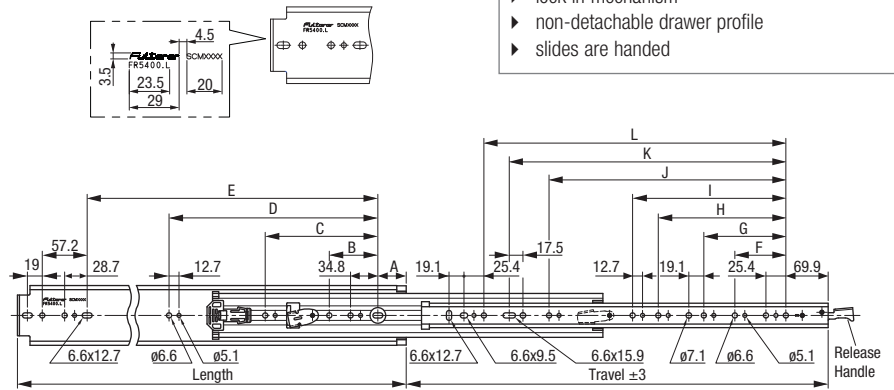

FR 5400L

SLIDE TYPE:	Heavy-Duty Full-Extension Ball Bearing Drawer Slide with Locking Mechanism
MOUNTING:	Side Mount

WIDTH:	19.1 mm (0.75 in.)
LOAD CAPACITY:	dynamic up to 204 kg (450 lbs.)

MATERIALS: zinc plated cold rolled steel

FEATURES: steel ball bearings

- SPECIFICATIONS:**
- ▶ ball bearing drawer slide with very high load capacity
 - ▶ lock in mechanism
 - ▶ non-detachable drawer profile
 - ▶ slides are handed

19.1 mm (0.75) in. is the actual size of the slide. Allow a min. of 19.5 mm (0.77) in. for clearance and a maximum of 20 mm (0.79) in.